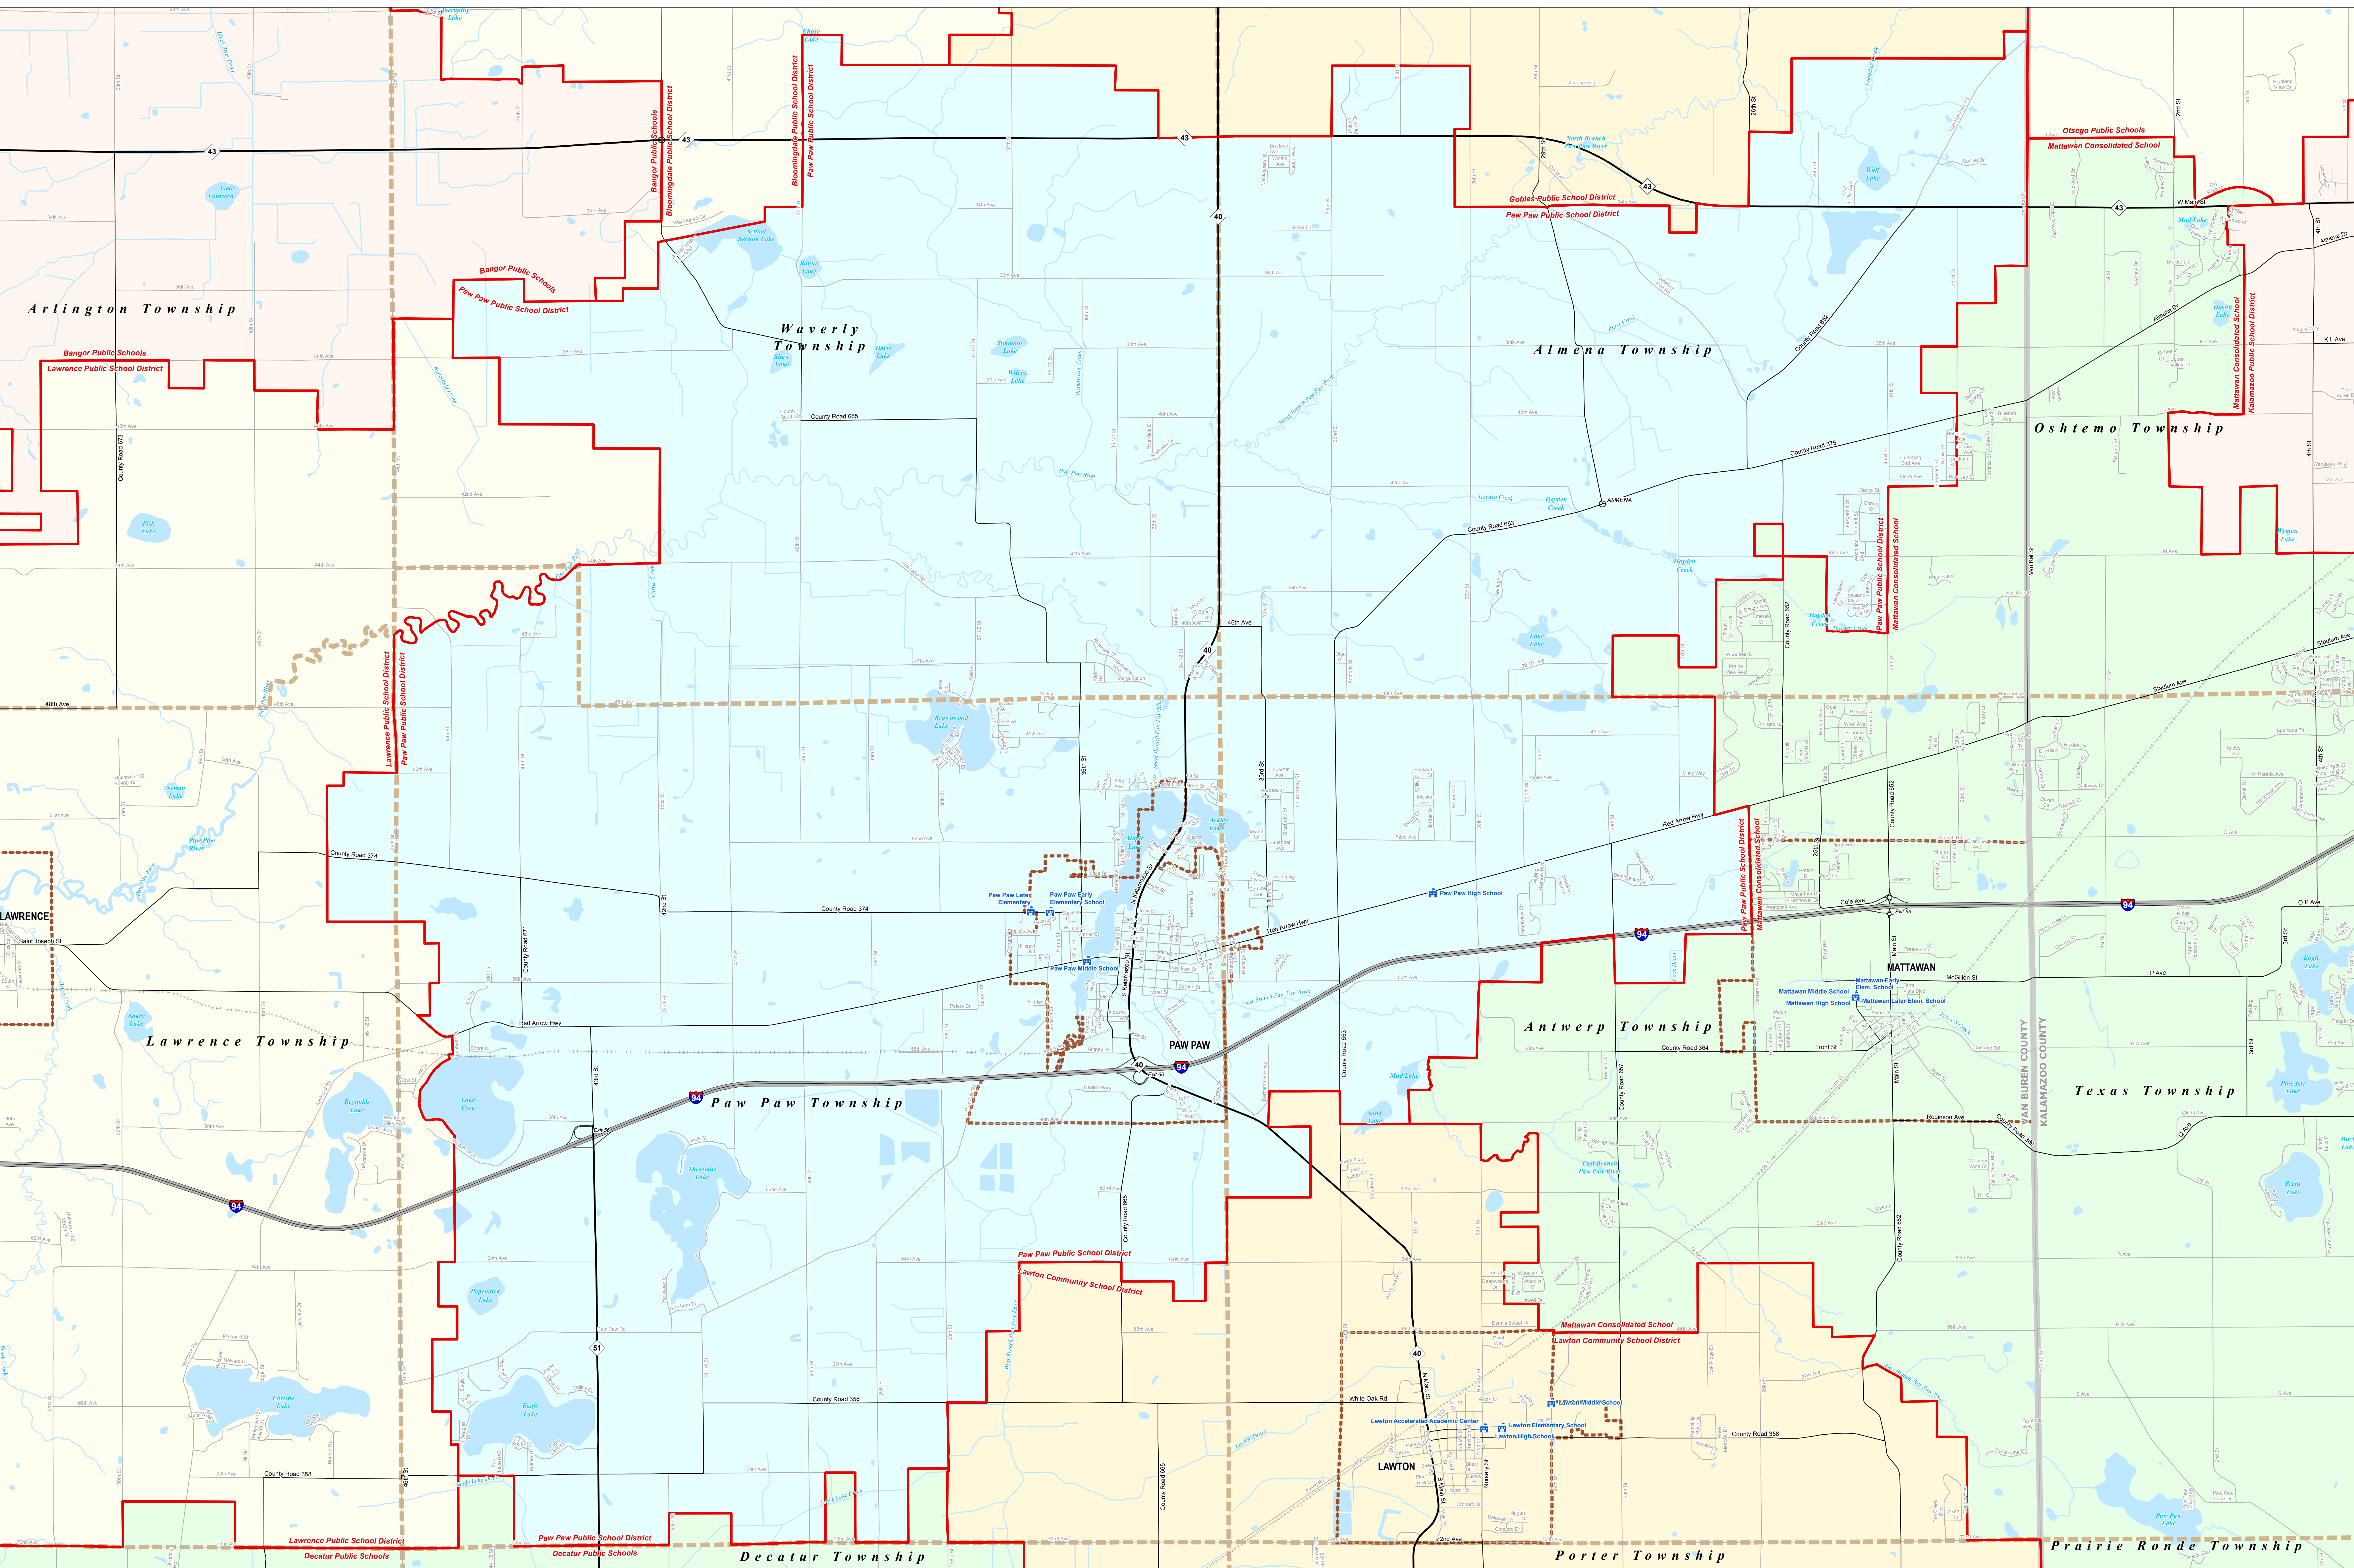

PAW PAW PUBLIC SCHOOL DISTRICT

Van Buren ISD

Legend	
School District	Unincorporated Place
County	School
City	Freeway
Township	Highway
Village	Primary Road
Census Designated Place	Local Road
Railroad	Water Feature
	River, Stream, or Drain